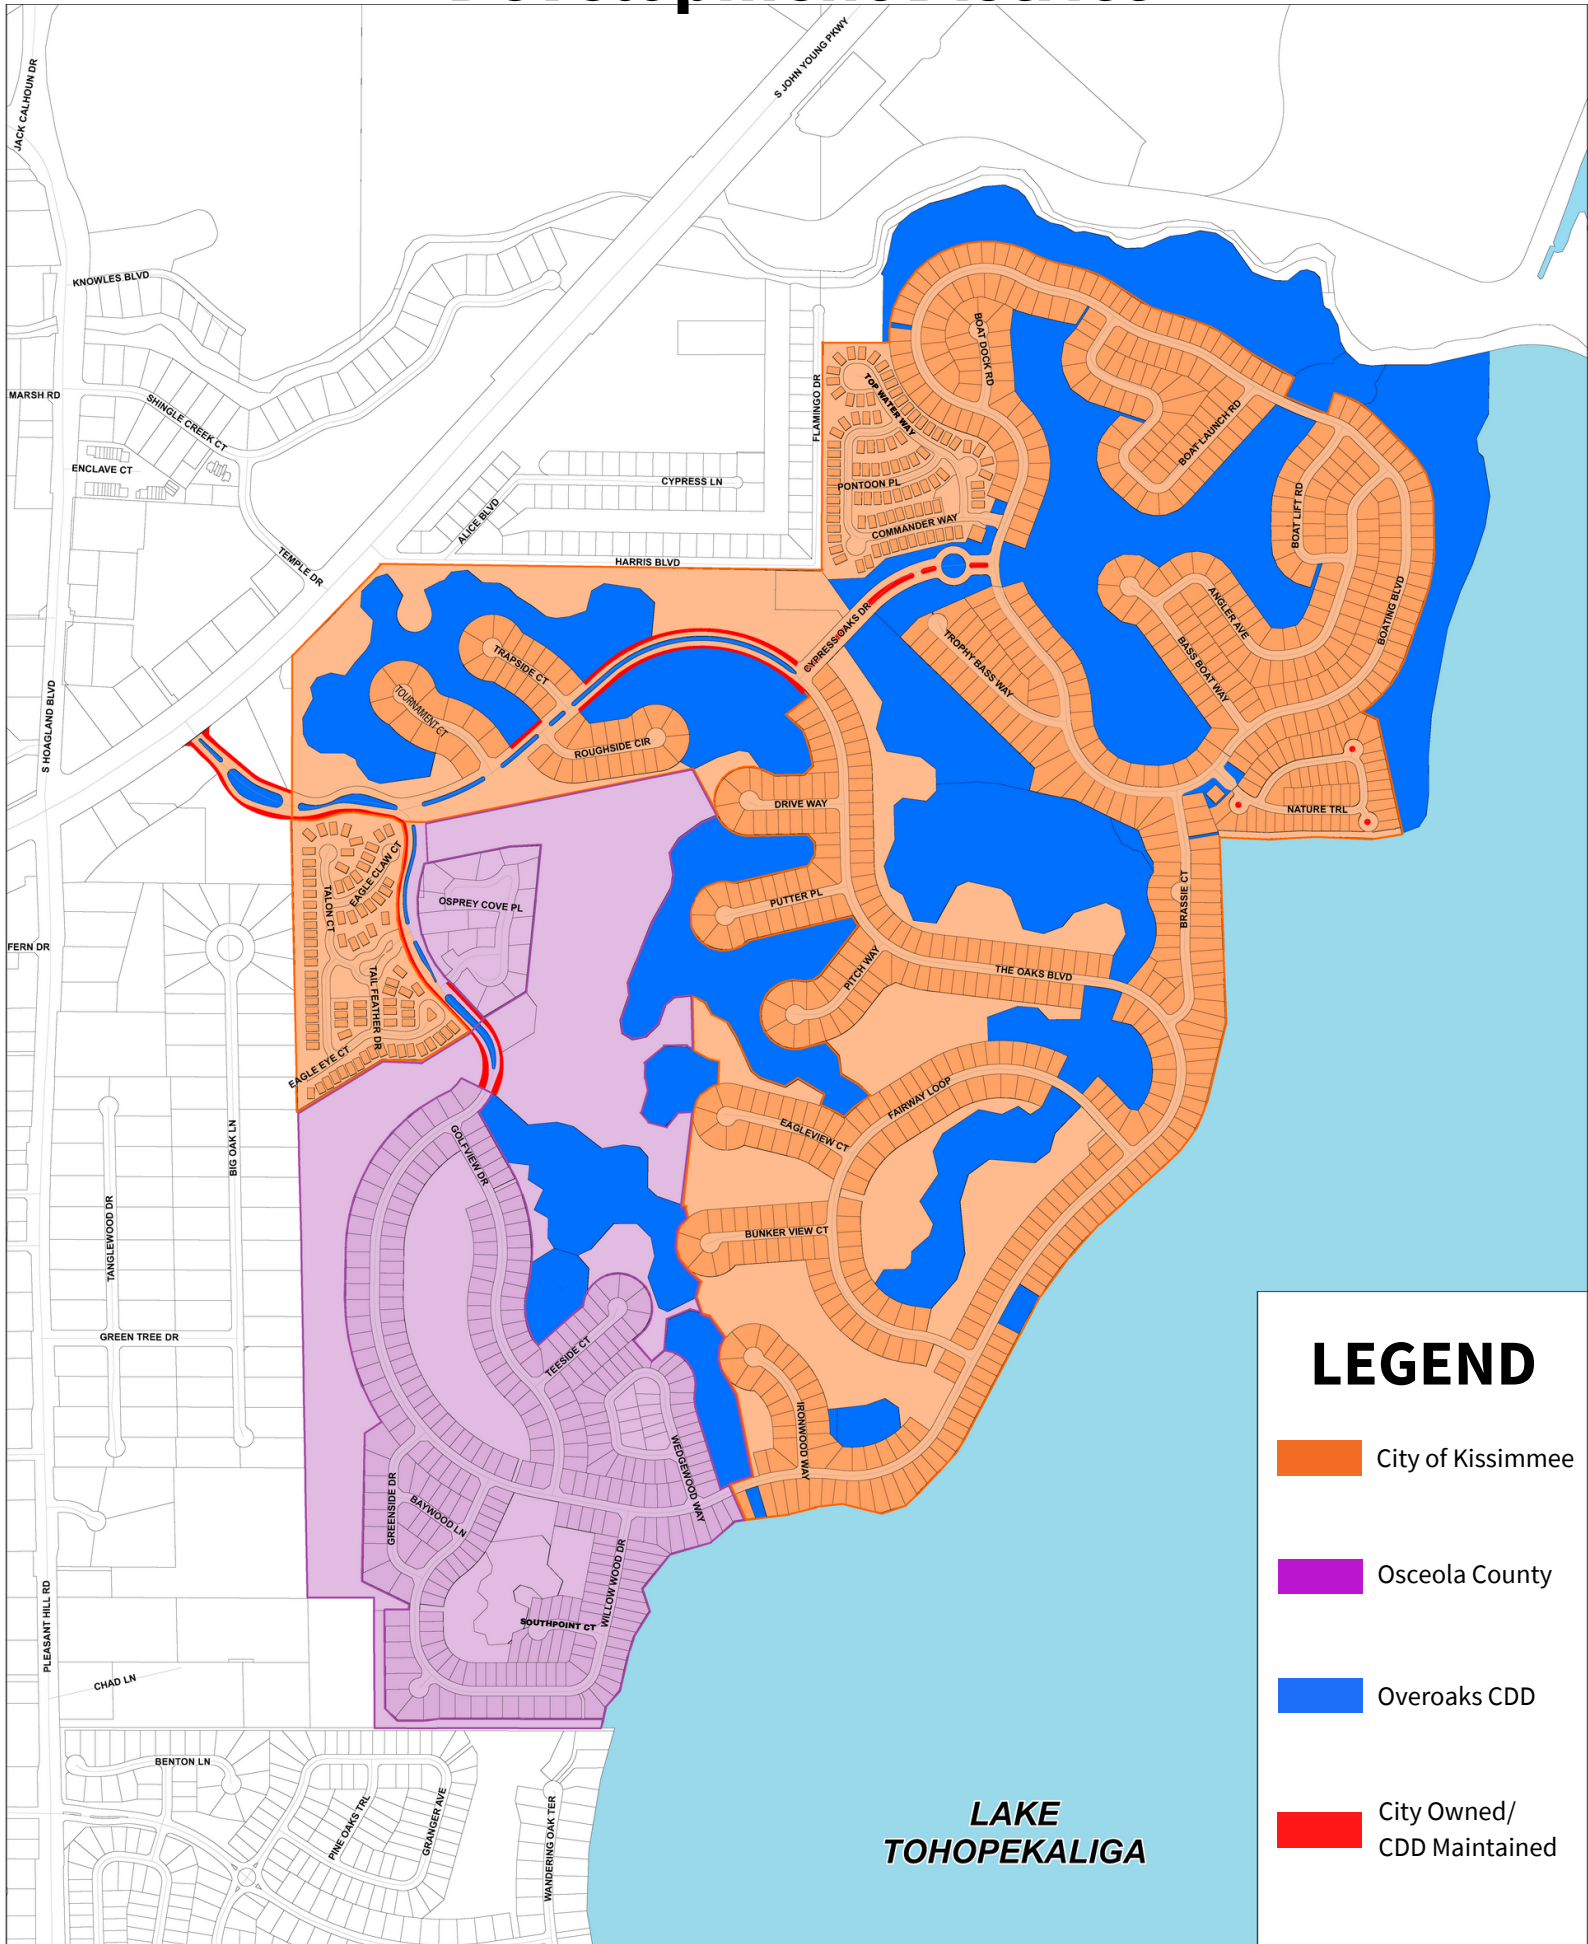

The Oaks County, City and Community Development District

LEGEND

- City of Kissimmee
- Osceola County
- Overoaks CDD
- City Owned/
CDD Maintained

**LAKE
TOHOPEKALIGA**